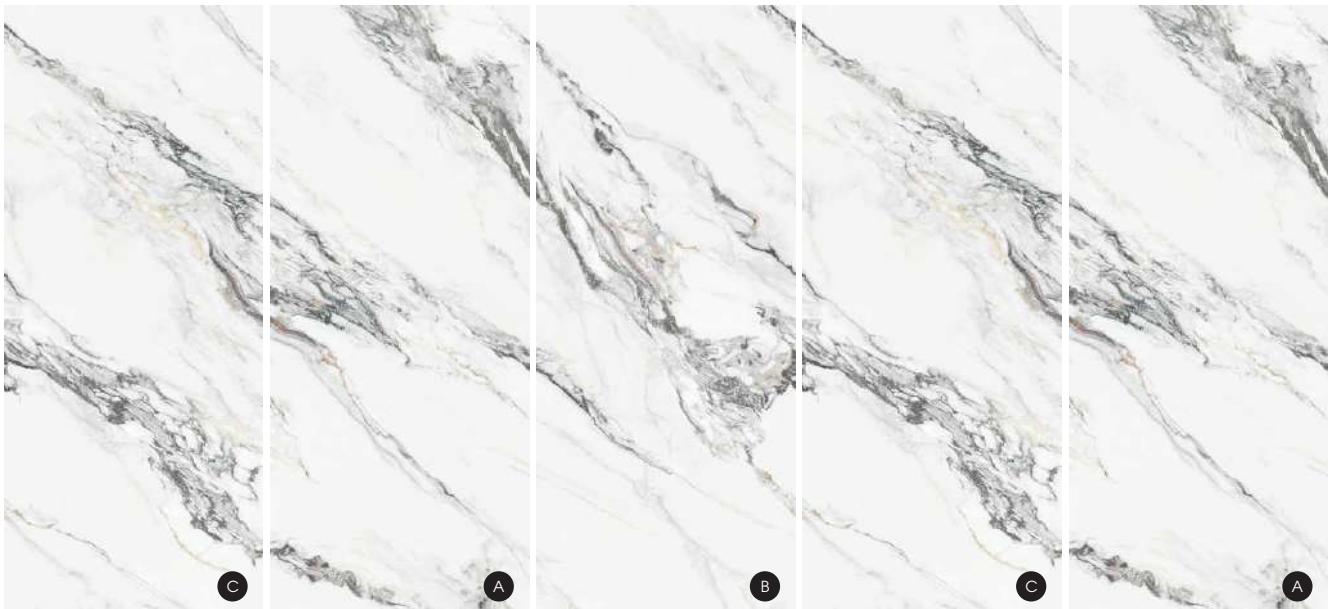

COLOUR

Single piece size within 1200 * 2800mm can be customized

9016赛江南