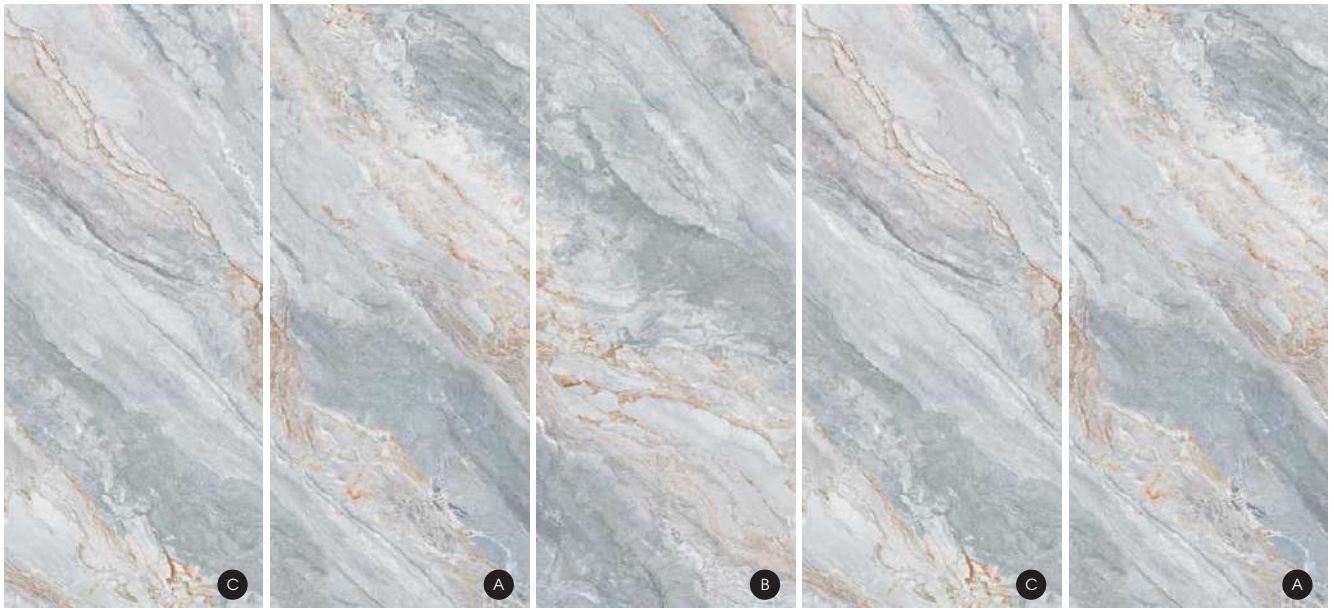

COLOUR

Single piece size within 1200 * 2800mm can be customized

9021云纱皓月