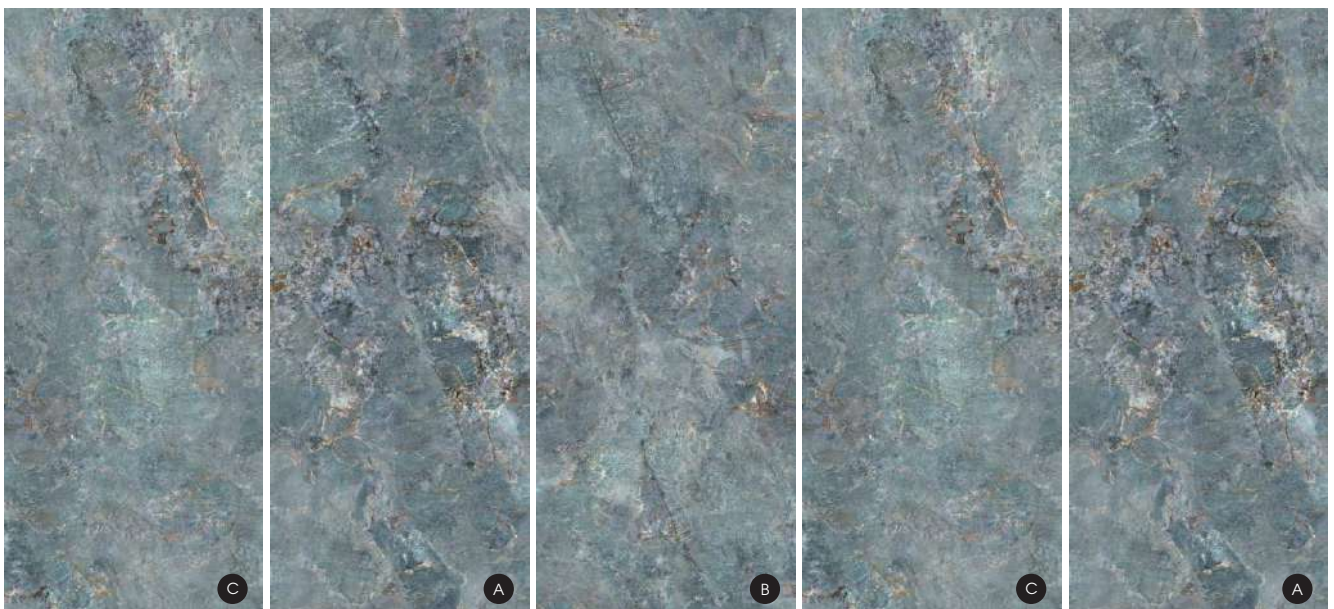

# COLOUR

Single piece size within 1200 \* 2800mm can be customized

9005纵横天涯

9006北国之巅

9009巴伊亚宝蓝