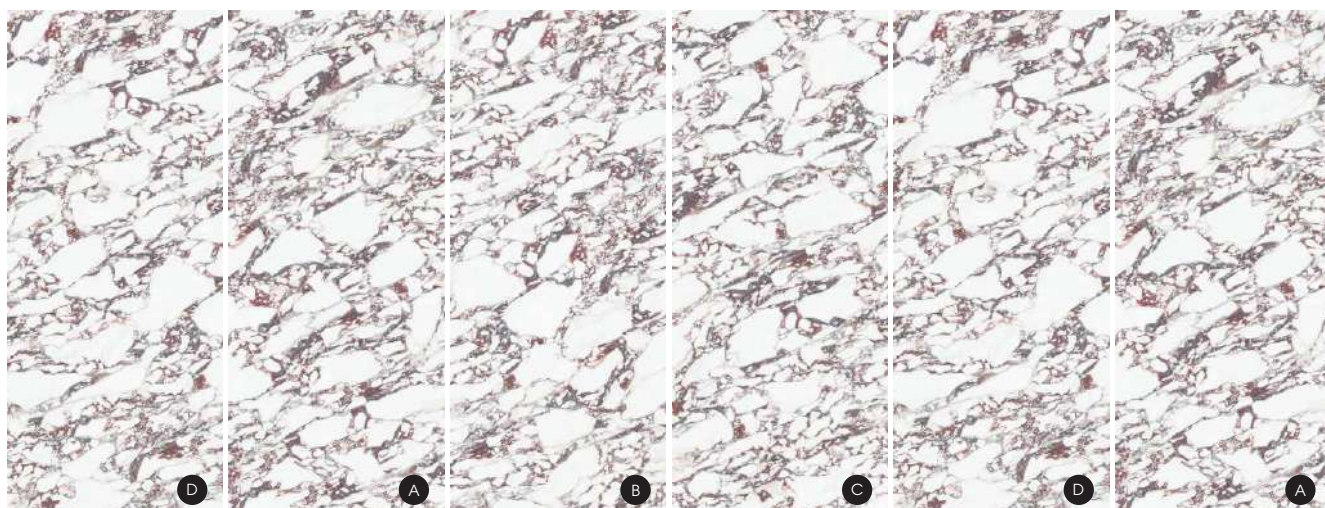

# COLOUR

Single piece size within 1200 \* 2800mm can be customized

9033宝格丽紫

9035宝格丽红

9036宝格丽PRO