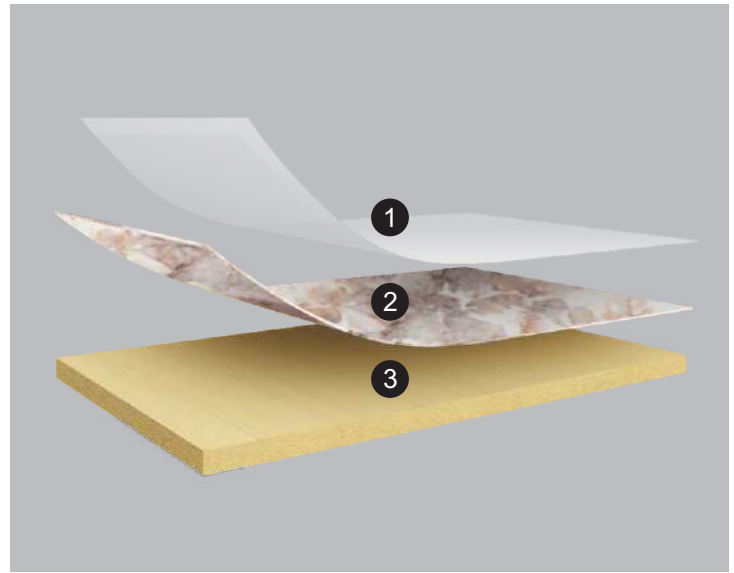

1. PET layer
2. 3D inkjet layer
3. Nanofiber layer