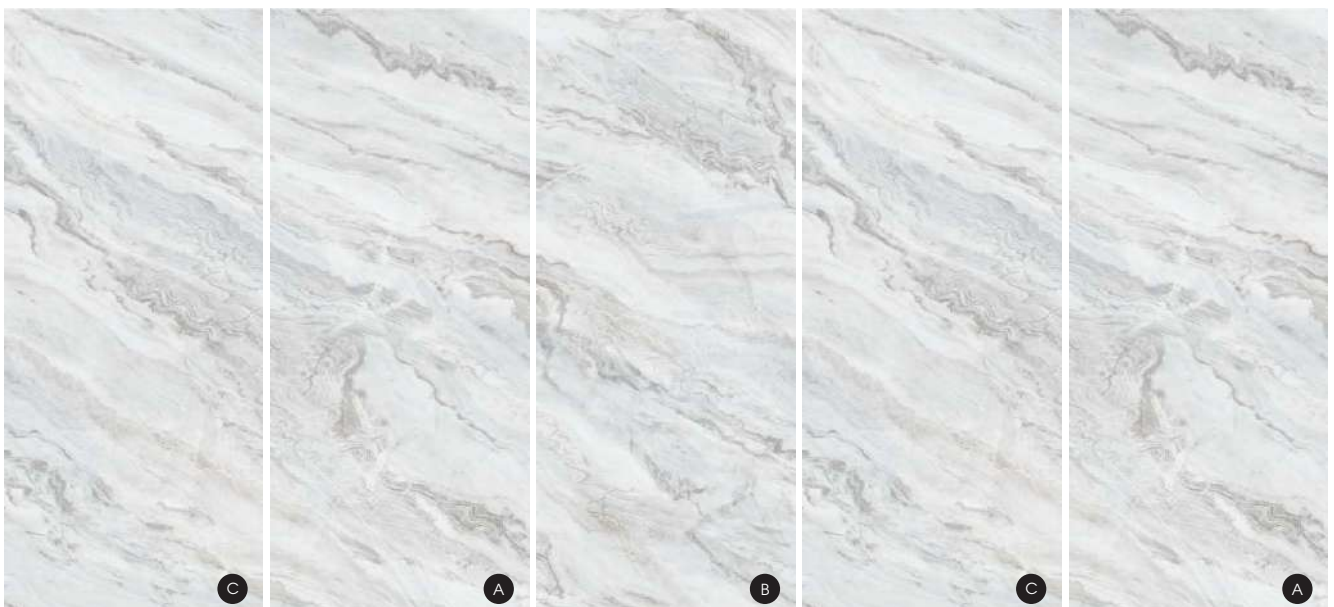

# COLOUR

Single piece size within 1200 \* 2800mm can be customized

9024意大利云灰

9025马卡鲁

9026安娜普洱