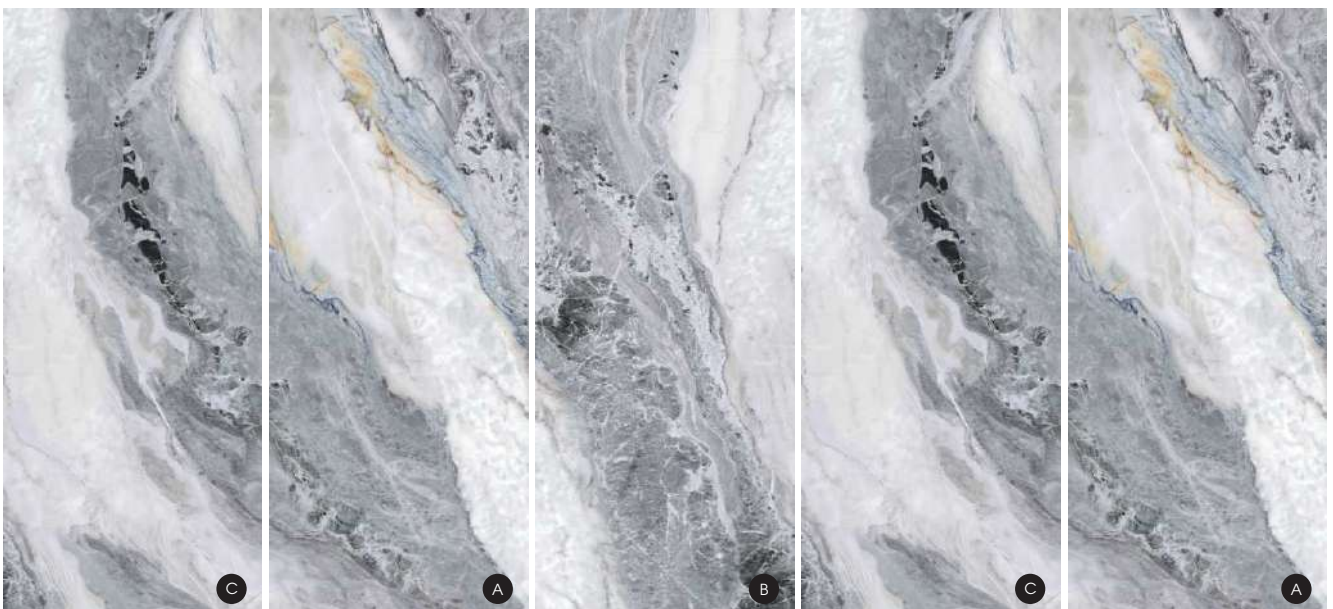

# COLOUR

Single piece size within 1200 \* 2800mm can be customized

9018干城章嘉

9019烟雨如雪

9020极地之灵