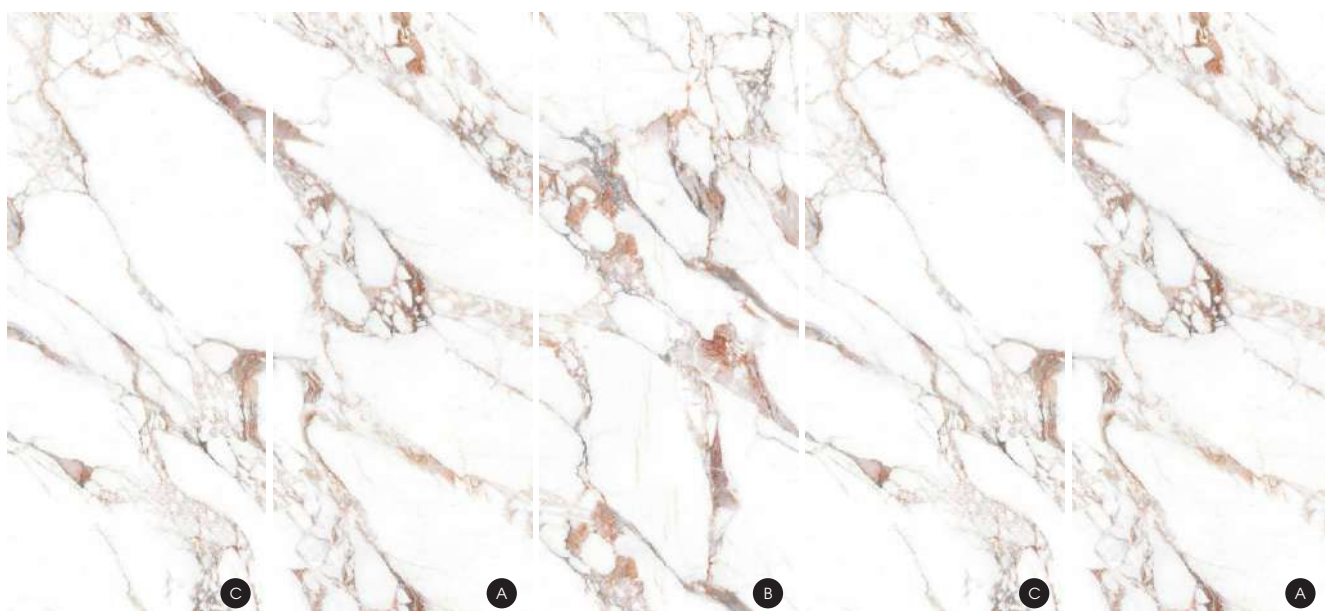

COLOUR

Single piece size within 1200 * 2800mm can be customized

9035宝格丽红