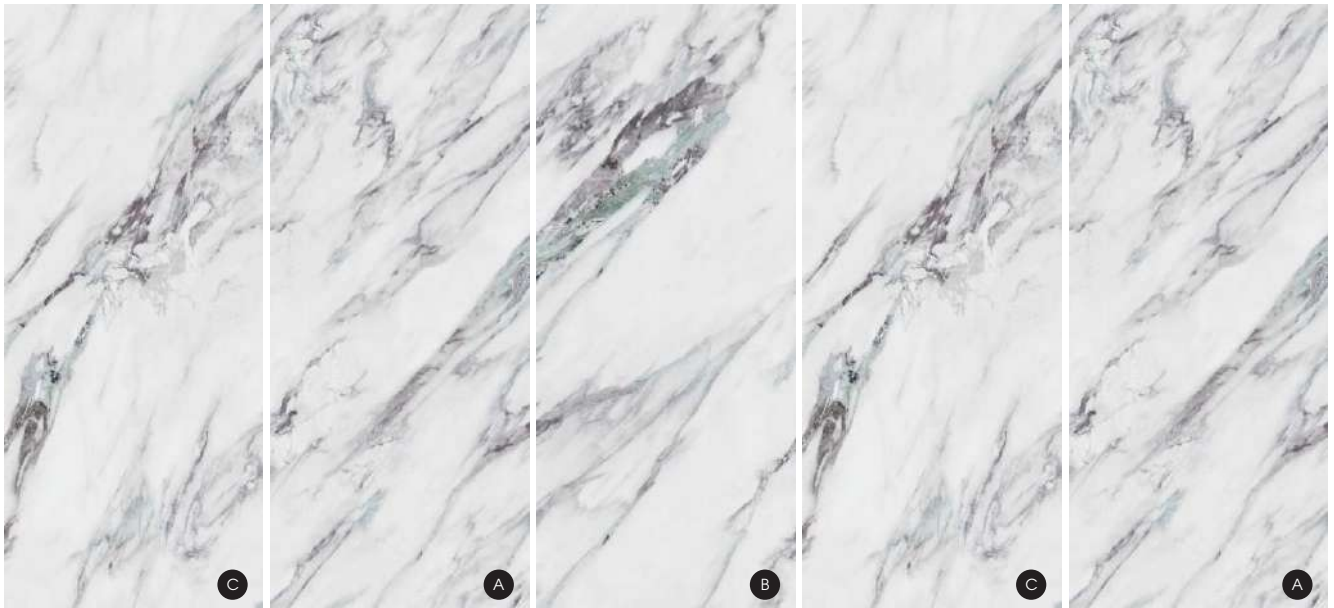

COLOUR

Single piece size within 1200 * 2800mm can be customized

9043冰山美人