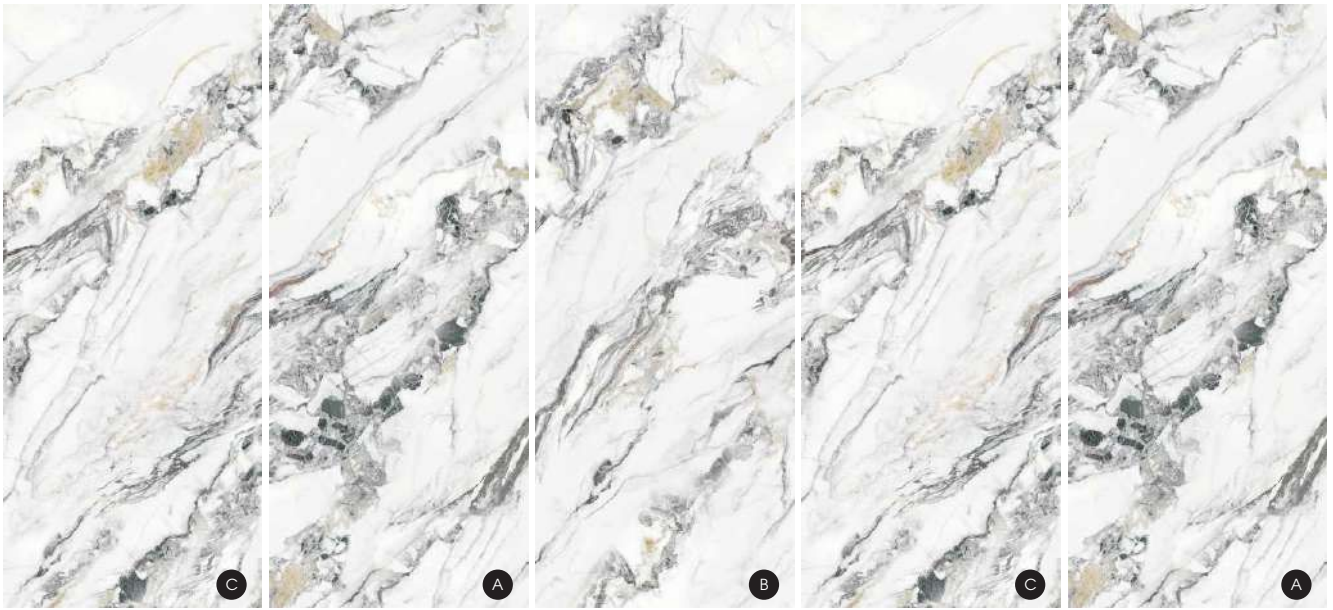

COLOUR

Single piece size within 1200 * 2800mm can be customized

9018干城章嘉