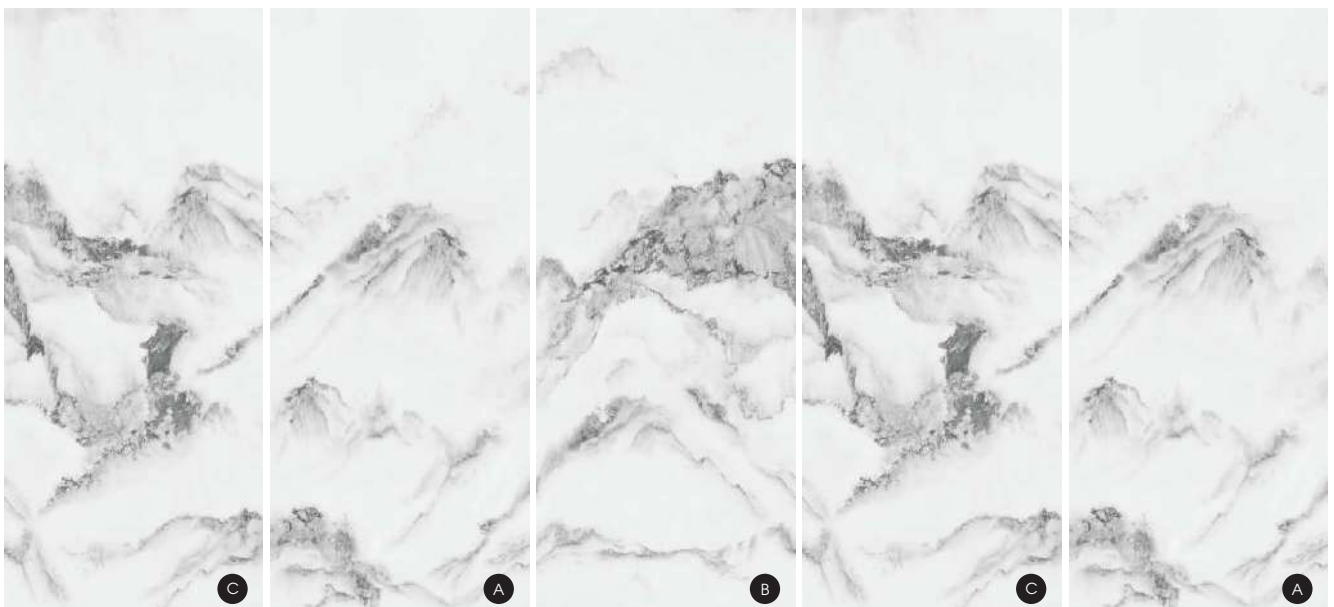

# COLOUR

Single piece size within 1200 \* 2800mm can be customized

9043冰山美人

9045任逍遥

9046富春山居