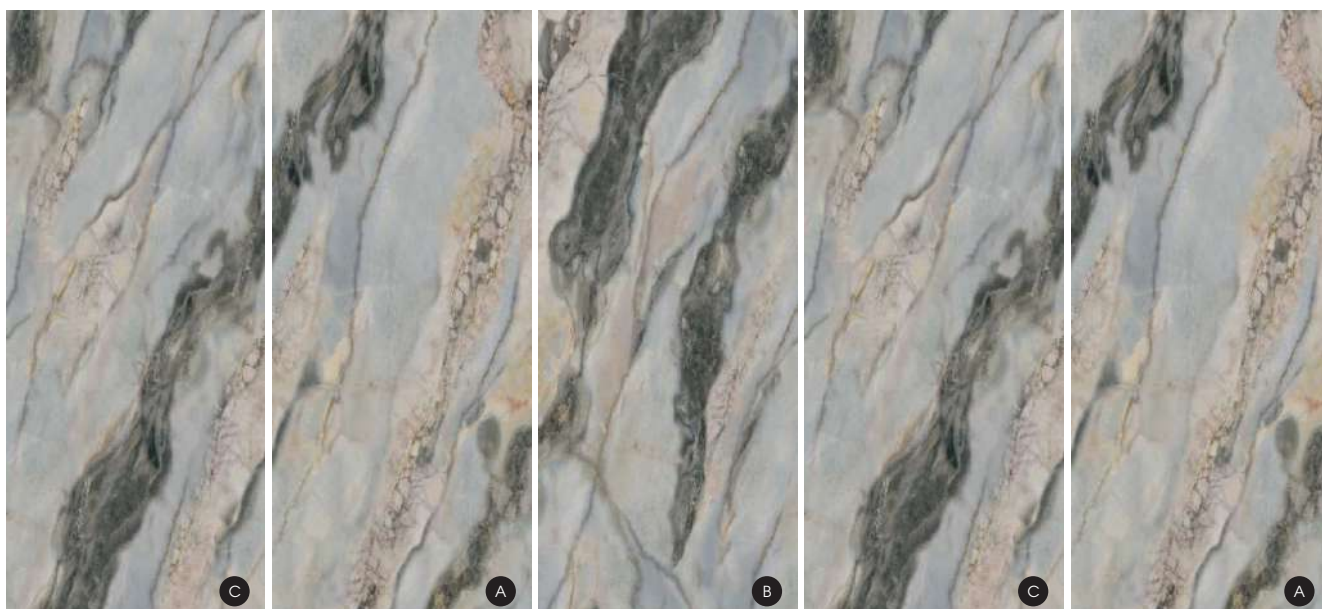

COLOUR

Single piece size within 1200 * 2800mm can be customized

9028莫兰迪