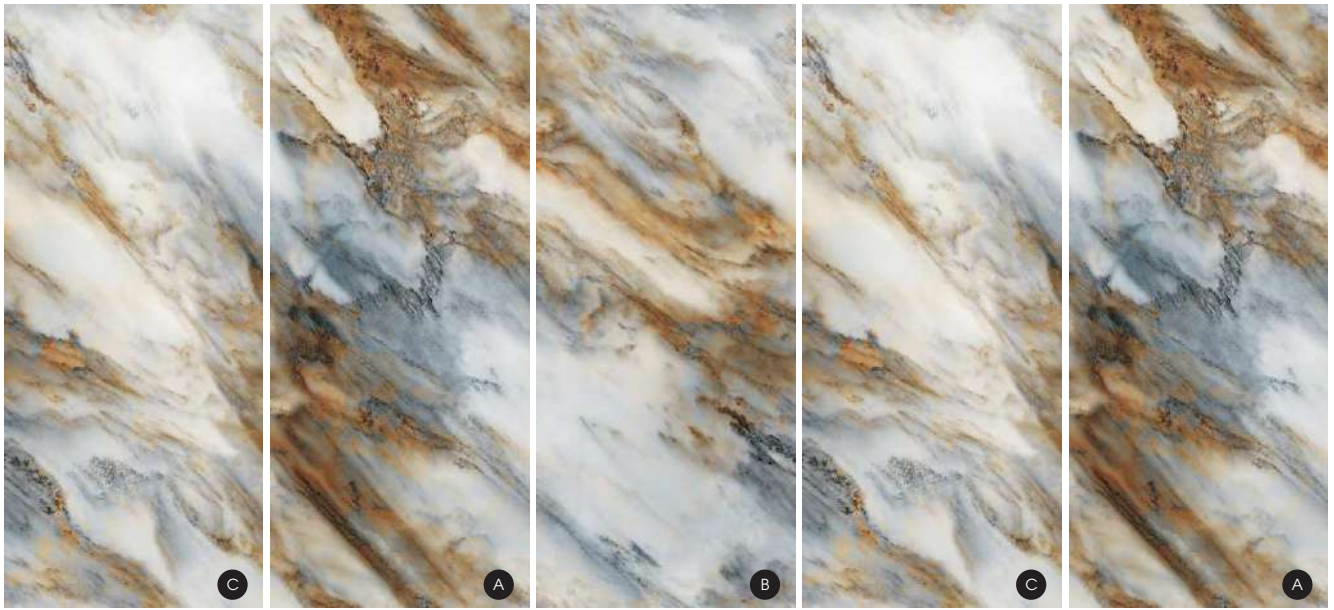

COLOUR

Single piece size within 1200 * 2800mm can be customized

9040罗浮魅影