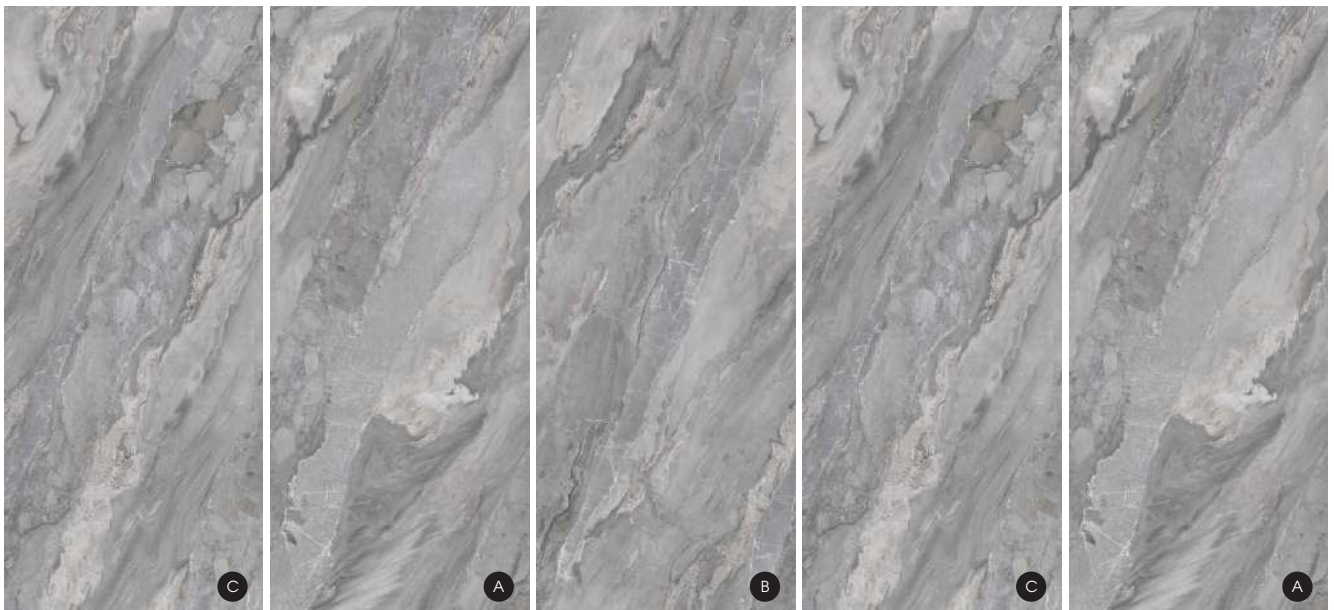

COLOUR

Single piece size within 1200 * 2800mm can be customized

9024意大利云灰