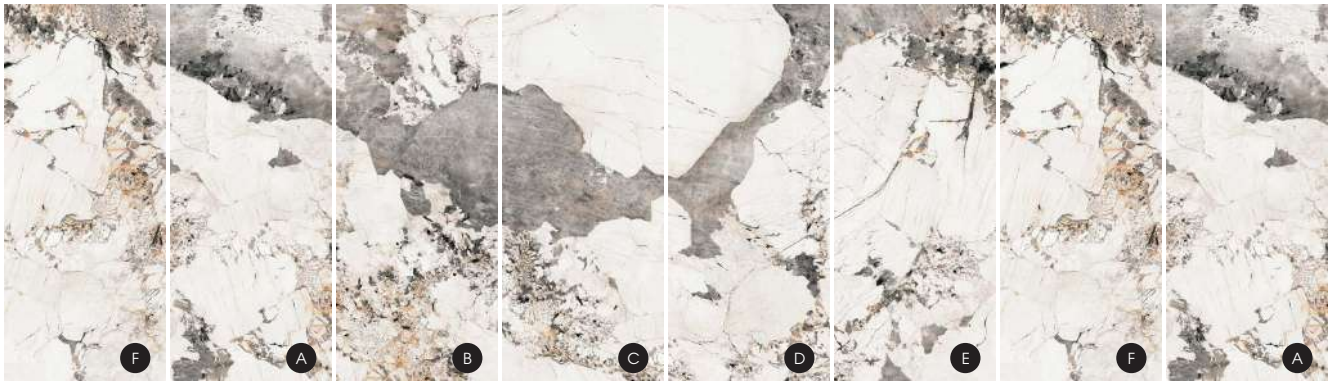

COLOUR

Single piece size within 1200 * 2800mm can be customized

9008潘多拉