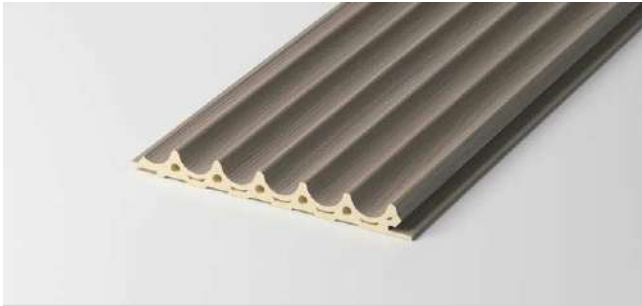

FLUTED WALL PANEL

The wooden grid based on nano bamboo and wood fiber replaces the traditional wooden grid, which is more environmental friendly, moisture-proof and does not deform.

The traditional wooden grid will be moldy and deformed after it is used for a long time. The cost is very high and is not environmental friendly.

Now, the advantages of using nano bamboo and wood fiber material are: environmental protection, waterproof, moisture-proof, mildew proof, moth proof, no deformation, various colors, light, installed, clean, firm, durable and nice appearance.

It is very popular by lots of customers as soon as it accesses to the domestic and overseas market!

Waterproof

Insect prevention

Environmental protection

Flame-retardant

HOLLOW GRID PLATE

Name: 170 Hollow fluted wall panel

Length and width: 170*3000 (mm)
Thickness: 23.5mm
Environmental protection grade: E0
Fire rating: B1

Name: 100 Arc fluted wall panel

Length and width: 100*3000 (mm)
Thickness: 19.5mm
Environmental protection grade: E0
Fire rating: B1