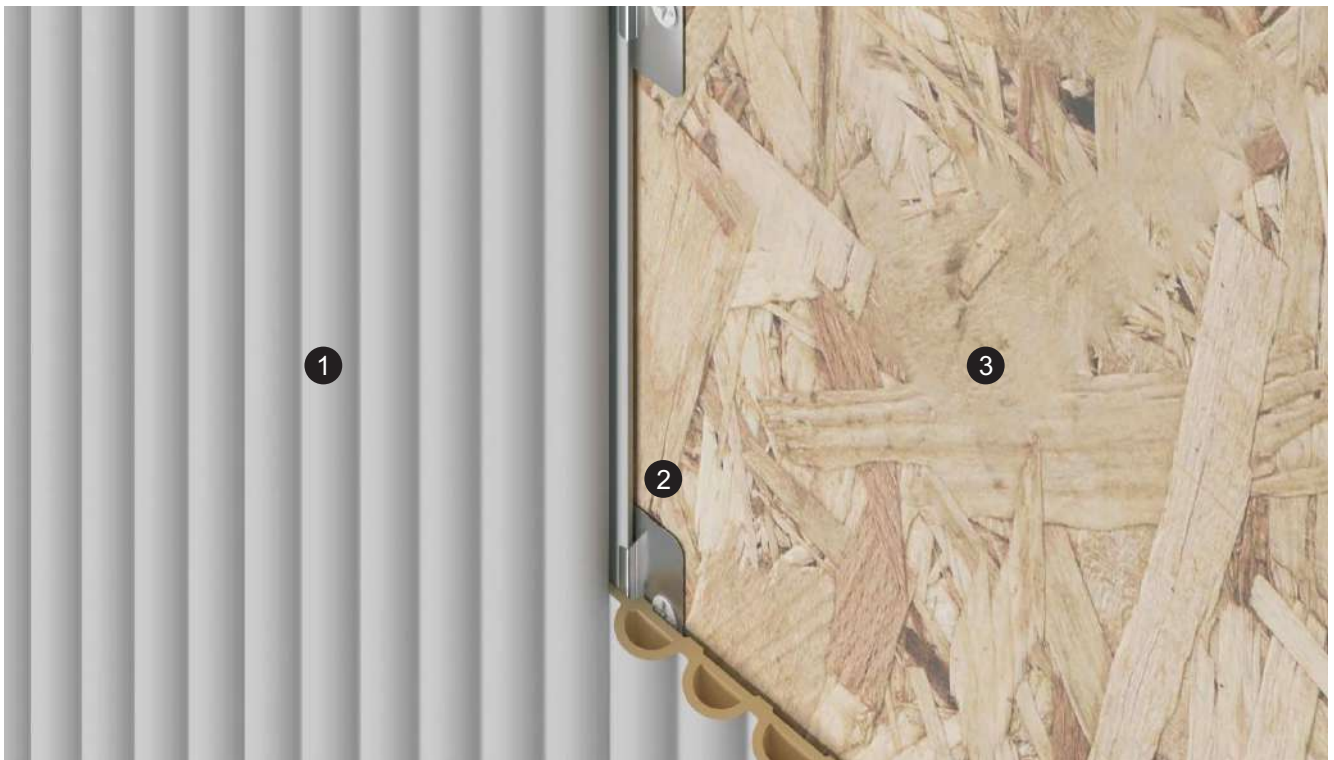

Name: 120 * 9 solid fluted wall panel

Length and width: 120*3000 (mm)
Thickness: 9mm
Environmental protection grade: E0
Fire rating: B1

1. Apply structural adhesive on the back
2. Male and female slot splicing or metal clip splicing
3. Puttying and leveling