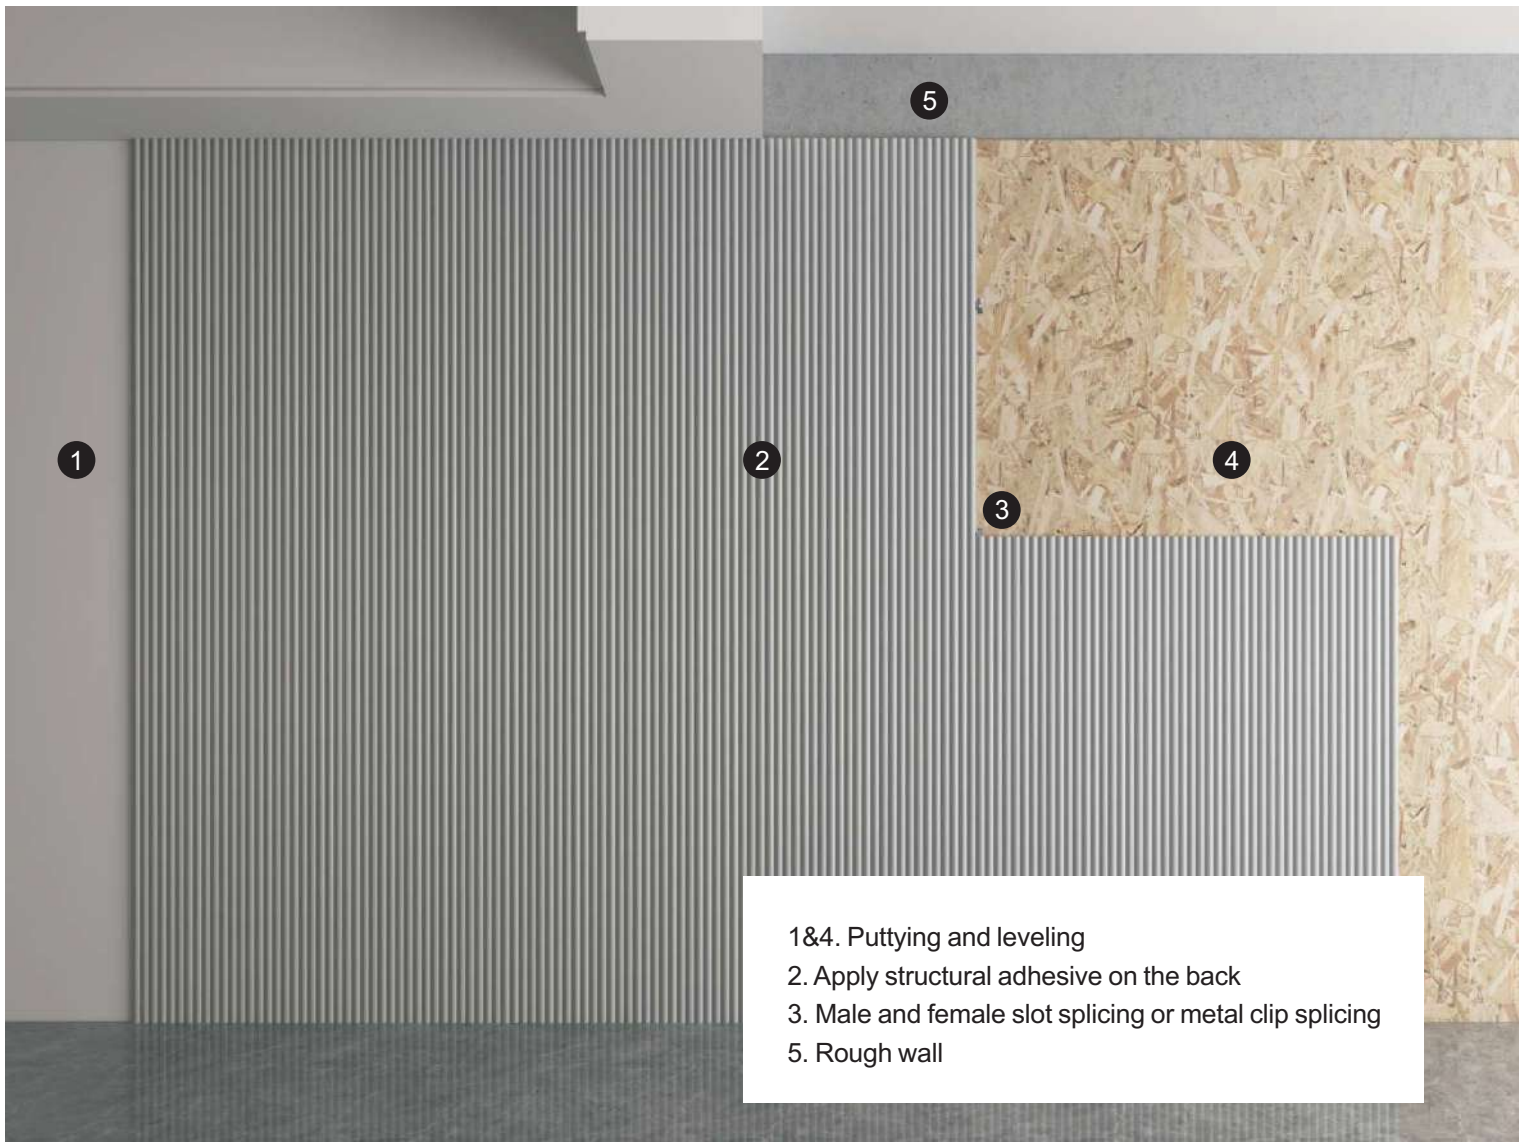

SOLID GRID PLATE

Name: 153 * 24 solid fluted wall panel

Length and width: 153*3000 (mm)
Thickness: 24mm
Environmental protection grade: E0
Fire rating: B1

Name: 110 * 18 solid fluted wall panel

Length and width: 110*3000 (mm)
Thickness: 18mm
Environmental protection grade: E0
Fire rating: B1

Name: 120 * 9 solid fluted wall panel

Length and width: 120*3000 (mm)
Thickness: 9mm
Environmental protection grade: E0
Fire rating: B1

1. Apply structural adhesive on the back
2. Male and female slot splicing or metal clip splicing
3. Puttying and leveling